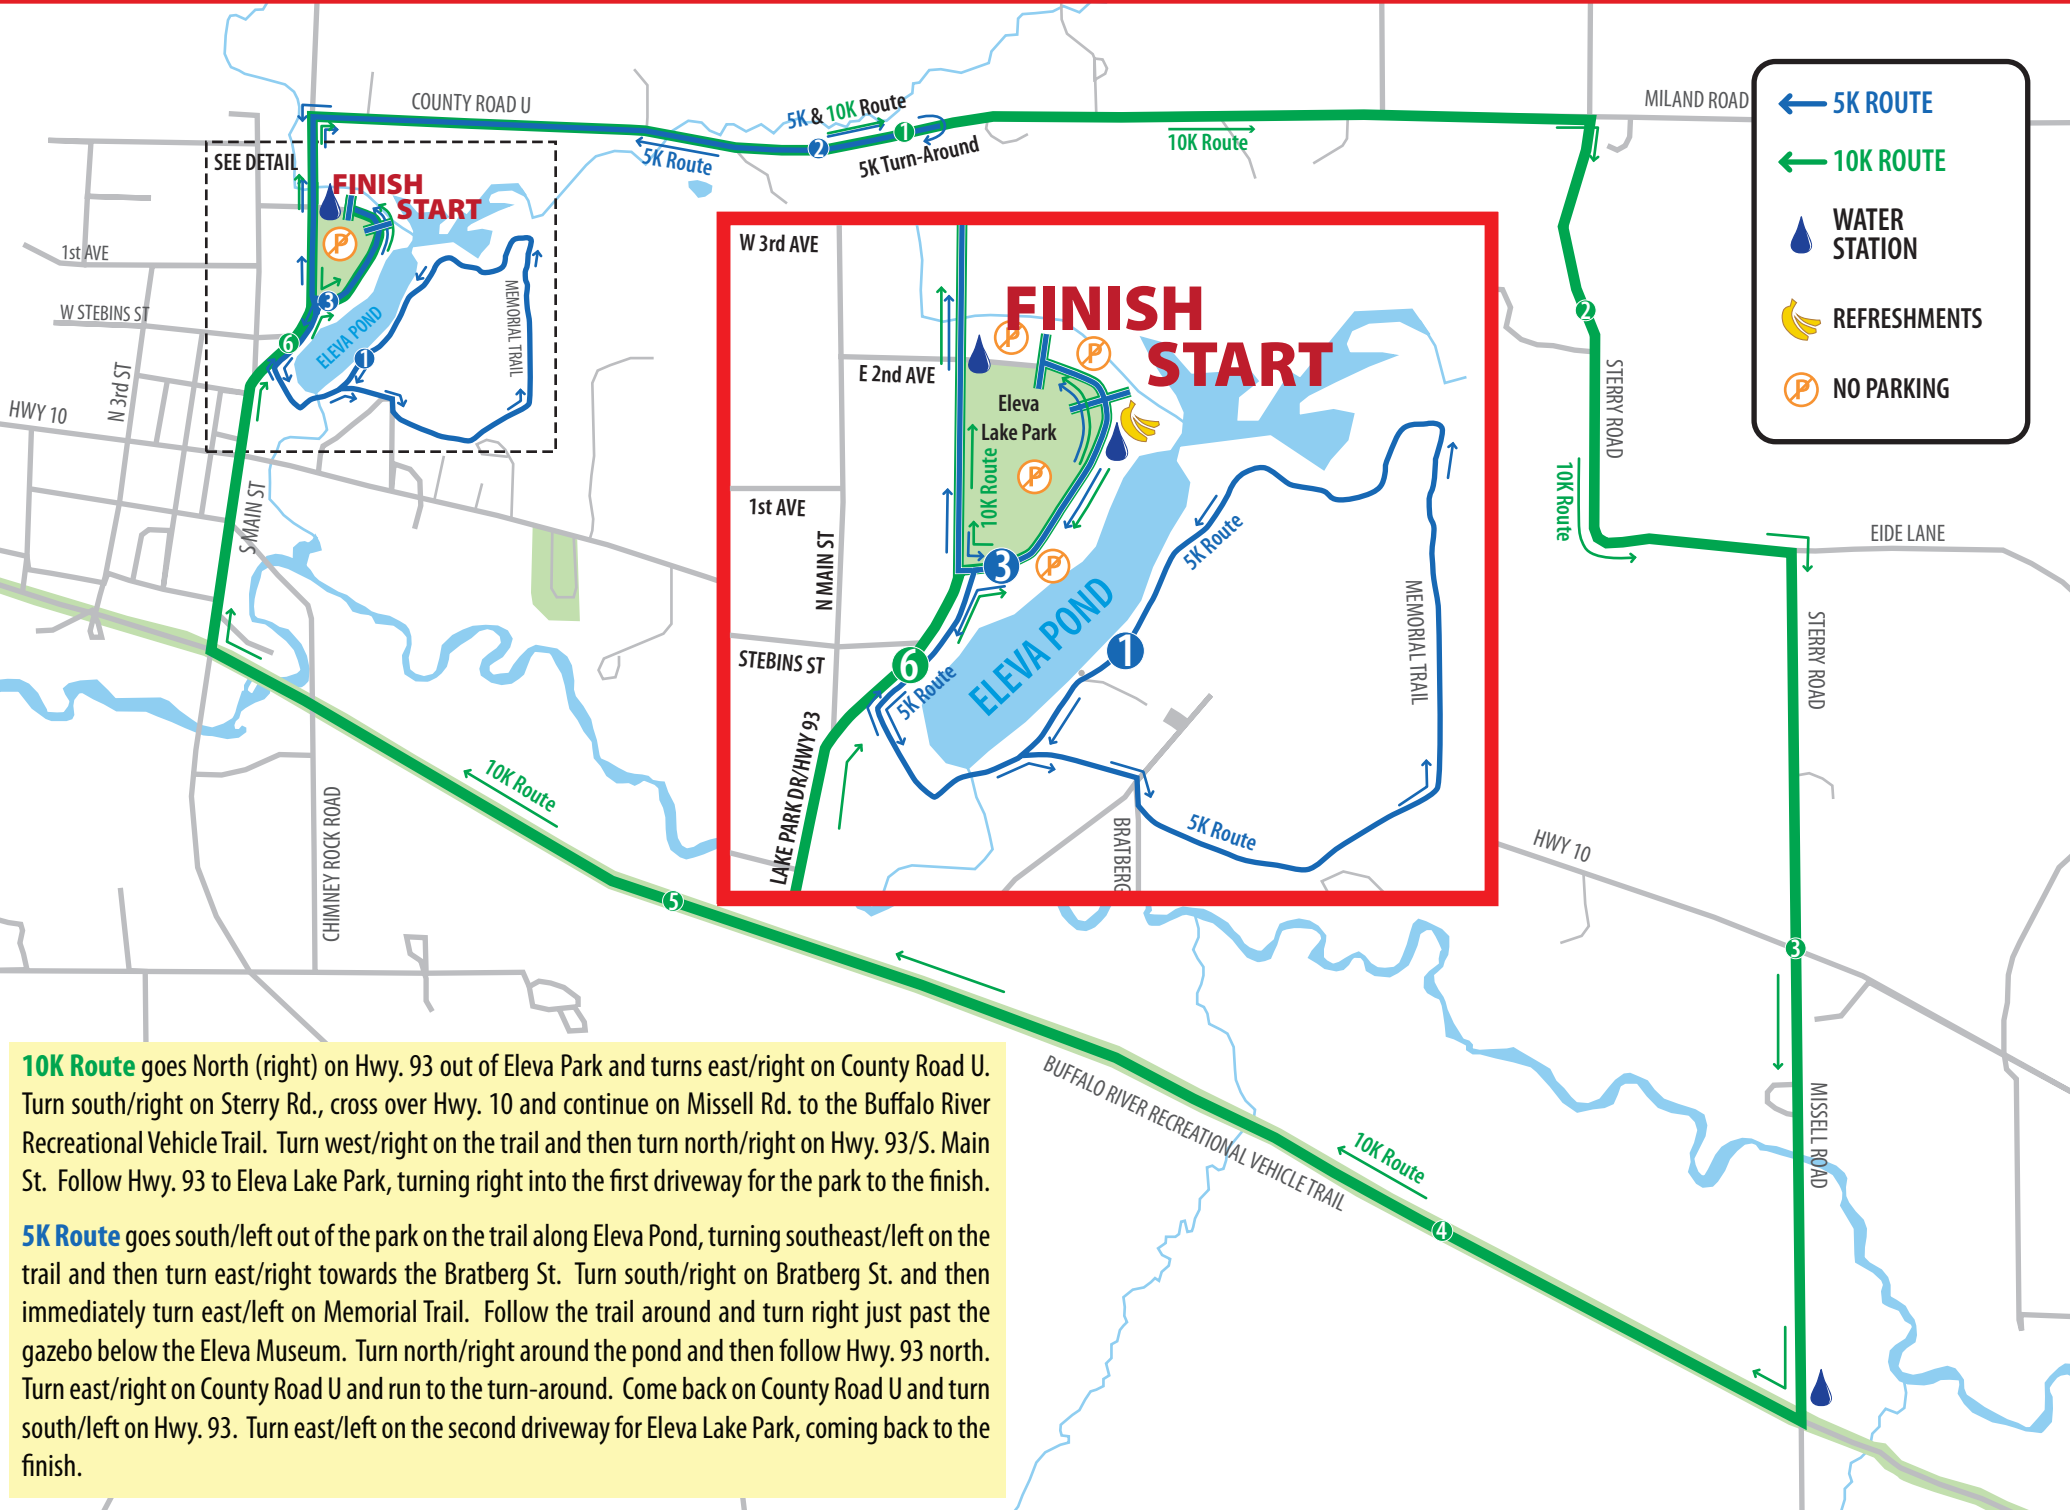

Zayvier's Chicken Chase 5K & 10K Race Route

10K Route goes North (right) on Hwy. 93 out of Eleva Park and turns east/right on County Road U. Turn south/right on Sterry Rd., cross over Hwy. 10 and continue on Missell Rd. to the Buffalo River Recreational Vehicle Trail. Turn west/right on the trail and then turn north/right on Hwy. 93/S. Main St. Follow Hwy. 93 to Eleva Lake Park, turning right into the first driveway for the park to the finish.

5K Route goes south/left out of the park on the trail along Eleva Pond, turning southeast/left on the trail and then turn east/right towards the Bratberg St. Turn south/right on Bratberg St. and then immediately turn east/left on Memorial Trail. Follow the trail around and turn right just past the gazebo below the Eleva Museum. Turn north/right around the pond and then follow Hwy. 93 north. Turn east/right on County Road U and run to the turn-around. Come back on County Road U and turn south/left on Hwy. 93. Turn east/left on the second driveway for Eleva Lake Park, coming back to the finish.